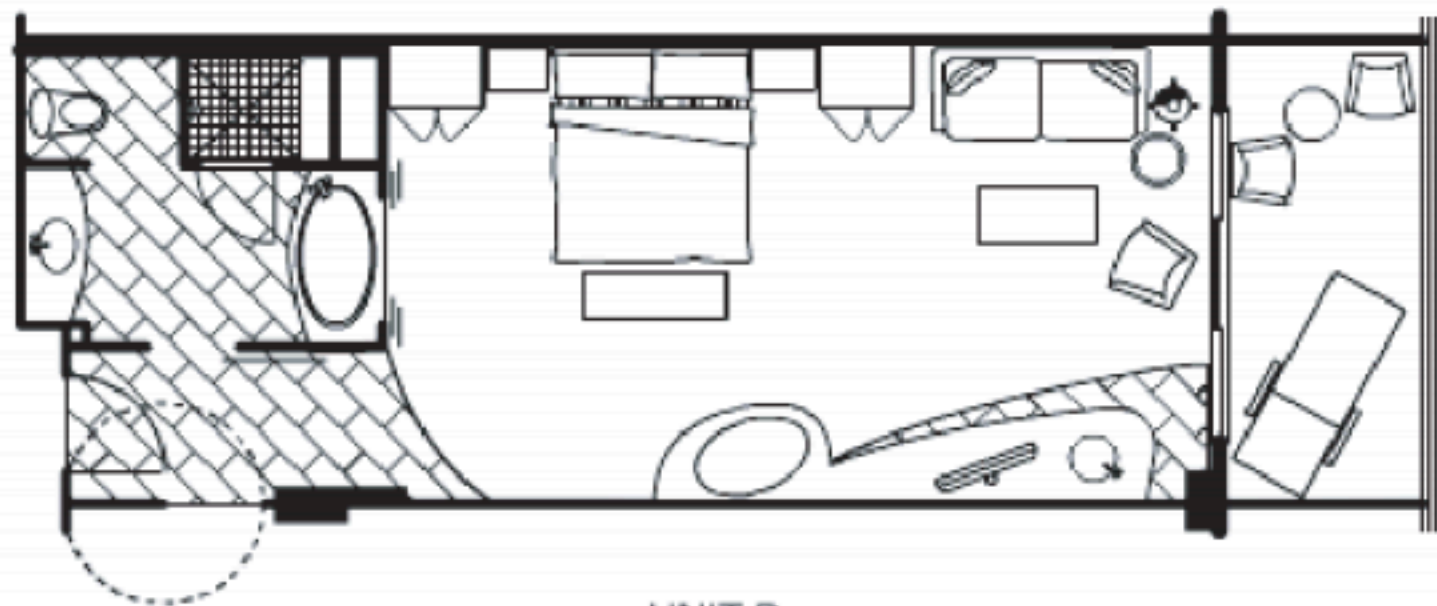

Foyer	73 Sq. Ft.
<b>08</b> Junior Suite	526 Sq. Ft.
<b>06</b> 1 Bedroom Suite	1,002 Sq. Ft.
2 Bedroom Suite	1,601 Sq. Ft.
Terrace Area	190 Sq. Ft.
<b>Total Area</b>	<b>1,791 Sq. Ft.</b>

Foyer	73 Sq. Ft.
<b>09</b> Junior Suite	526 Sq. Ft.
<b>11</b> 1 Bedroom Suite	1,002 Sq. Ft.
2 Bedroom Suite	1,601 Sq. Ft.
Terrace Area	190 Sq. Ft.
<b>Total Area</b>	<b>1,791 Sq. Ft.</b>

Foyer	73 Sq. Ft.
<b>10</b> Junior Suite	526 Sq. Ft.
<b>12</b> 1 Bedroom Suite	1,002 Sq. Ft.
2 Bedroom Suite	1,601 Sq. Ft.
Terrace Area	190 Sq. Ft.
<b>Total Area</b>	<b>1,791 Sq. Ft.</b>

Foyer	59 Sq. Ft.
<b>16</b> Junior Suite	491 Sq. Ft.
<b>14</b> 1 Bedroom Suite	1,066 Sq. Ft.
2 Bedroom Suite	1,616 Sq. Ft.
Terrace Area	226 Sq. Ft.
<b>Total Area</b>	<b>1,842 Sq. Ft.</b>

# Fontainebleau II

A CONDOMINIUM-HOTEL BY TURNBERRY

Foyer	59 Sq. Ft.
<b>17</b> Junior Suite	491 Sq. Ft.
<b>15</b> 1 Bedroom Suite	1,066 Sq. Ft.
2 Bedroom Suite	1,616 Sq. Ft.
Terrace Area	226 Sq. Ft.
<hr/>	
Total Area	1,842 Sq. Ft.