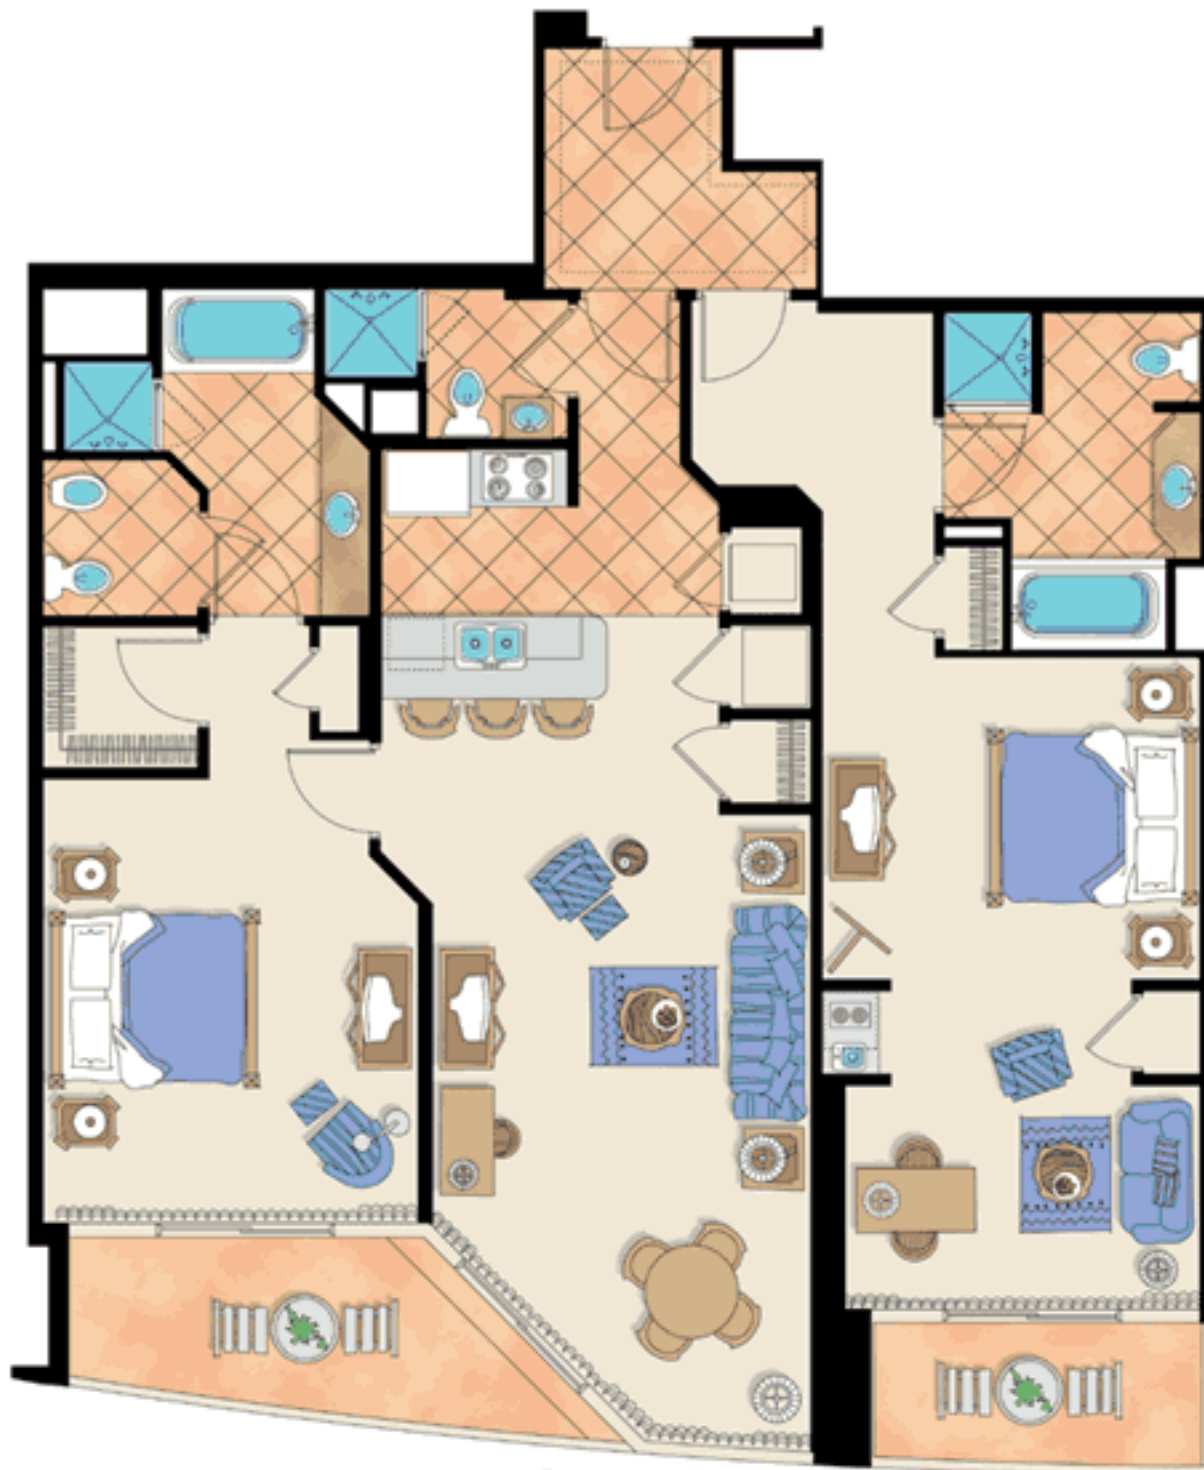

Foyer	79 Sq. Ft.
<b>02</b> Junior Suite	516 Sq. Ft.
<b>04</b> 1 Bedroom Suite	980 Sq. Ft.
2 Bedroom Suite	1,575 Sq. Ft.
Terrace Areas	516 Sq. Ft.
<b>Total Area</b>	<b>1,786 Sq. Ft.</b>

Foyer	73 Sq. Ft.
07 Junior Suite	526 Sq. Ft.
05 1 Bedroom Suite	1,002 Sq. Ft.
2 Bedroom Suite	1,601 Sq. Ft.
Terrace Area	190 Sq. Ft.
<b>Total Area</b>	<b>1,791 Sq. Ft.</b>

Foyer	73 Sq. Ft.
<b>08</b> Junior Suite	526 Sq. Ft.
<b>06</b> 1 Bedroom Suite	1,002 Sq. Ft.
2 Bedroom Suite	1,601 Sq. Ft.
Terrace Area	190 Sq. Ft.
<b>Total Area</b>	<b>1,791 Sq. Ft.</b>

Foyer	73 Sq. Ft.
<b>09</b> Junior Suite	526 Sq. Ft.
<b>11</b> 1 Bedroom Suite	1,002 Sq. Ft.
2 Bedroom Suite	1,601 Sq. Ft.
Terrace Area	190 Sq. Ft.
<b>Total Area</b>	<b>1,791 Sq. Ft.</b>

Foyer	73 Sq. Ft.
<b>10</b> Junior Suite	526 Sq. Ft.
<b>12</b> 1 Bedroom Suite	1,002 Sq. Ft.
2 Bedroom Suite	1,601 Sq. Ft.
Terrace Area	190 Sq. Ft.
<b>Total Area</b>	<b>1,791 Sq. Ft.</b>

Foyer	59 Sq. Ft.
<b>16</b> Junior Suite	491 Sq. Ft.
<b>14</b> 1 Bedroom Suite	1,066 Sq. Ft.
2 Bedroom Suite	1,616 Sq. Ft.
Terrace Area	226 Sq. Ft.
<b>Total Area</b>	<b>1,842 Sq. Ft.</b>

# Fontainebleau II

A CONDOMINIUM-HOTEL BY TURNBERRY

Foyer	59 Sq. Ft.
<b>17</b> Junior Suite	491 Sq. Ft.
<b>15</b> 1 Bedroom Suite	1,066 Sq. Ft.
2 Bedroom Suite	1,616 Sq. Ft.
Terrace Area	226 Sq. Ft.
<hr/>	
Total Area	1,842 Sq. Ft.