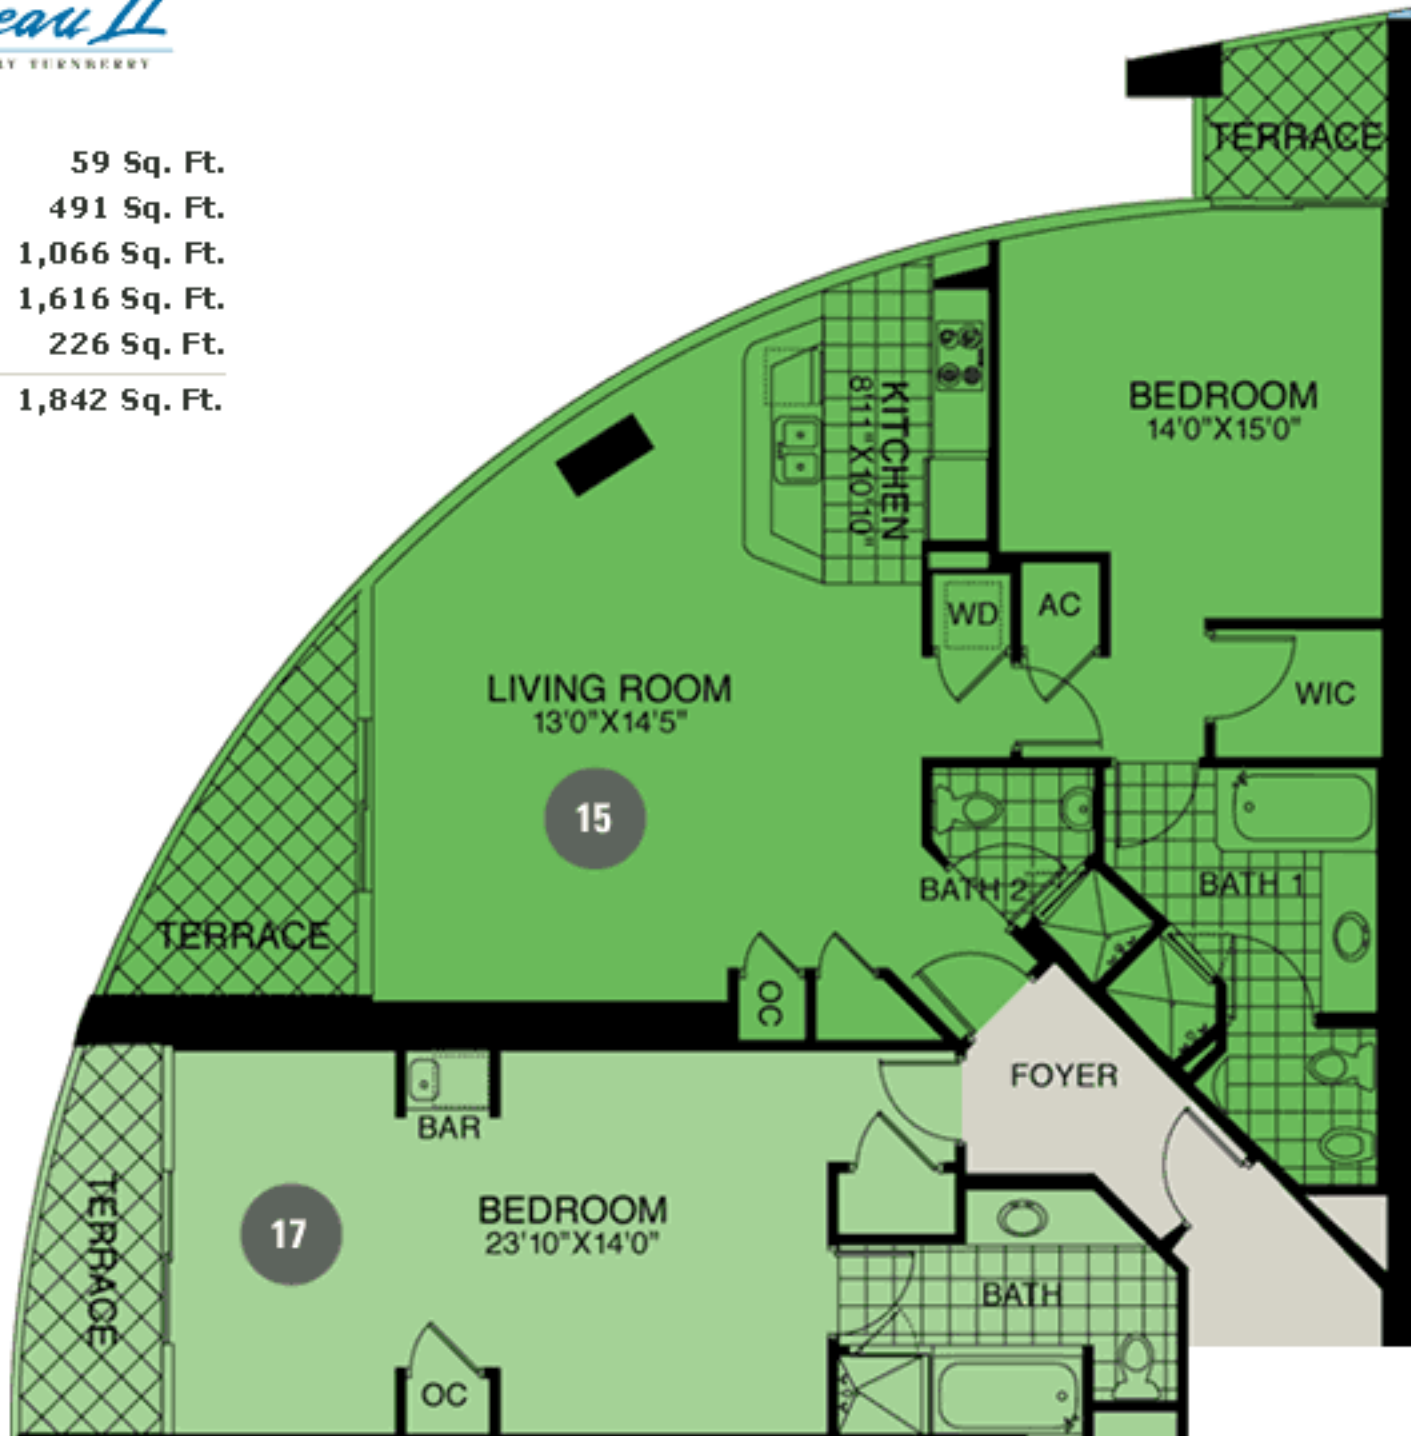

Foyer	79 Sq. Ft.
<b>02</b> Junior Suite	516 Sq. Ft.
<b>04</b> 1 Bedroom Suite	980 Sq. Ft.
2 Bedroom Suite	1,575 Sq. Ft.
Terrace Areas	516 Sq. Ft.
<b>Total Area</b>	<b>1,786 Sq. Ft.</b>

Foyer	73 Sq. Ft.
07 Junior Suite	526 Sq. Ft.
05 1 Bedroom Suite	1,002 Sq. Ft.
2 Bedroom Suite	1,601 Sq. Ft.
Terrace Area	190 Sq. Ft.
<b>Total Area</b>	<b>1,791 Sq. Ft.</b>

Foyer	73 Sq. Ft.
<b>08</b> Junior Suite	526 Sq. Ft.
<b>06</b> 1 Bedroom Suite	1,002 Sq. Ft.
2 Bedroom Suite	1,601 Sq. Ft.
Terrace Area	190 Sq. Ft.
<b>Total Area</b>	<b>1,791 Sq. Ft.</b>

Foyer	73 Sq. Ft.
<b>09</b> Junior Suite	526 Sq. Ft.
<b>11</b> 1 Bedroom Suite	1,002 Sq. Ft.
2 Bedroom Suite	1,601 Sq. Ft.
Terrace Area	190 Sq. Ft.
<b>Total Area</b>	<b>1,791 Sq. Ft.</b>

Foyer	73 Sq. Ft.
<b>10</b> Junior Suite	526 Sq. Ft.
<b>12</b> 1 Bedroom Suite	1,002 Sq. Ft.
2 Bedroom Suite	1,601 Sq. Ft.
Terrace Area	190 Sq. Ft.
<b>Total Area</b>	<b>1,791 Sq. Ft.</b>

Foyer	59 Sq. Ft.
<b>16</b> Junior Suite	491 Sq. Ft.
<b>14</b> 1 Bedroom Suite	1,066 Sq. Ft.
2 Bedroom Suite	1,616 Sq. Ft.
Terrace Area	226 Sq. Ft.
<b>Total Area</b>	<b>1,842 Sq. Ft.</b>

# Fontainebleau II

A CONDOMINIUM-HOTEL BY TURNBERRY

Foyer	59 Sq. Ft.
<b>17</b> Junior Suite	491 Sq. Ft.
<b>15</b> 1 Bedroom Suite	1,066 Sq. Ft.
2 Bedroom Suite	1,616 Sq. Ft.
Terrace Area	226 Sq. Ft.
<hr/>	
Total Area	1,842 Sq. Ft.