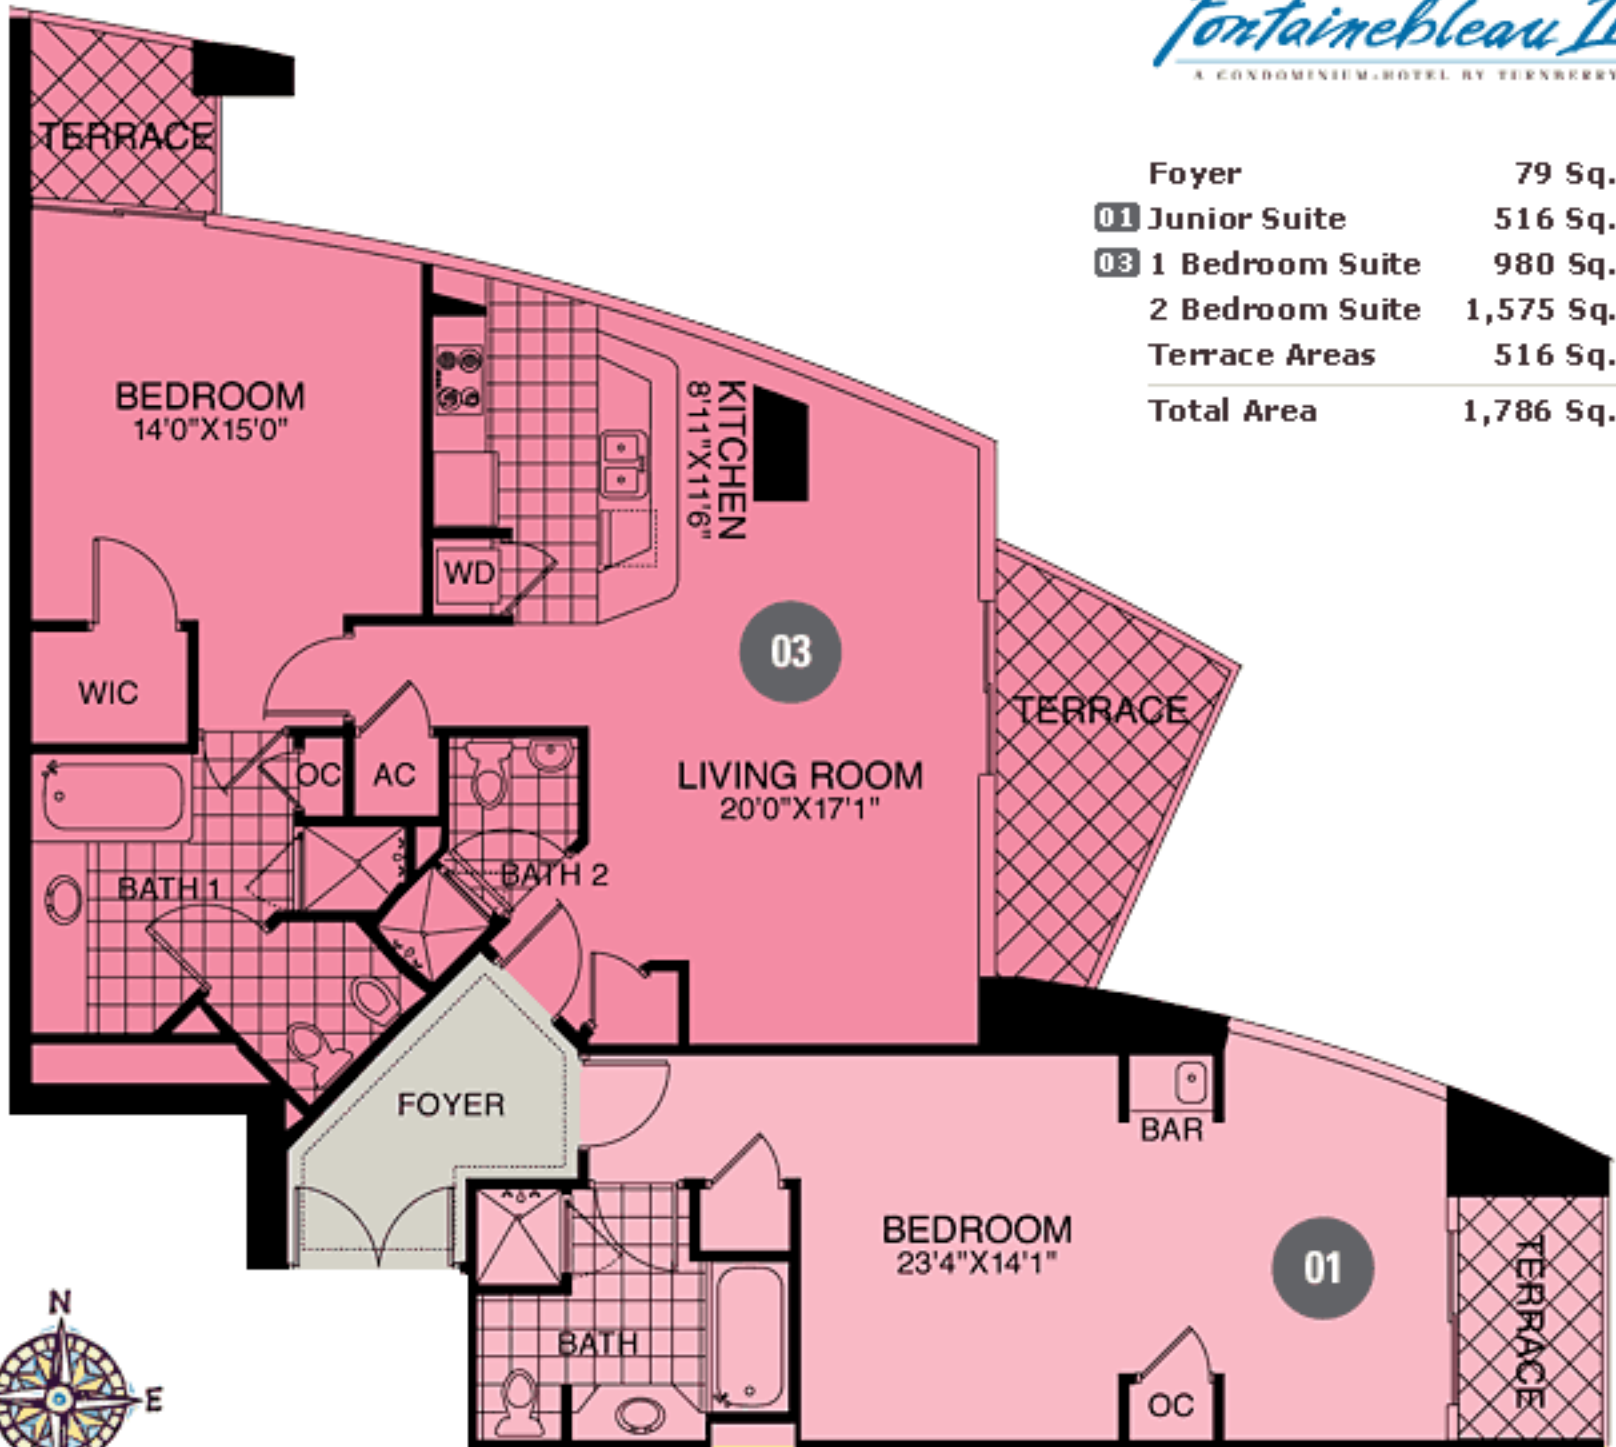

Foyer	79 Sq. Ft.
<b>02</b> Junior Suite	516 Sq. Ft.
<b>04</b> 1 Bedroom Suite	980 Sq. Ft.
2 Bedroom Suite	1,575 Sq. Ft.
Terrace Areas	516 Sq. Ft.
<b>Total Area</b>	<b>1,786 Sq. Ft.</b>

Foyer	73 Sq. Ft.
07 Junior Suite	526 Sq. Ft.
05 1 Bedroom Suite	1,002 Sq. Ft.
2 Bedroom Suite	1,601 Sq. Ft.
Terrace Area	190 Sq. Ft.
<b>Total Area</b>	<b>1,791 Sq. Ft.</b>

Foyer	73 Sq. Ft.
<b>08</b> Junior Suite	526 Sq. Ft.
<b>06</b> 1 Bedroom Suite	1,002 Sq. Ft.
2 Bedroom Suite	1,601 Sq. Ft.
Terrace Area	190 Sq. Ft.
<b>Total Area</b>	<b>1,791 Sq. Ft.</b>

Foyer	73 Sq. Ft.
<b>09</b> Junior Suite	526 Sq. Ft.
<b>11</b> 1 Bedroom Suite	1,002 Sq. Ft.
2 Bedroom Suite	1,601 Sq. Ft.
Terrace Area	190 Sq. Ft.
<b>Total Area</b>	<b>1,791 Sq. Ft.</b>

Foyer	73 Sq. Ft.
<b>10</b> Junior Suite	526 Sq. Ft.
<b>12</b> 1 Bedroom Suite	1,002 Sq. Ft.
2 Bedroom Suite	1,601 Sq. Ft.
Terrace Area	190 Sq. Ft.
<b>Total Area</b>	<b>1,791 Sq. Ft.</b>

Foyer	59 Sq. Ft.
<b>16</b> Junior Suite	491 Sq. Ft.
<b>14</b> 1 Bedroom Suite	1,066 Sq. Ft.
2 Bedroom Suite	1,616 Sq. Ft.
Terrace Area	226 Sq. Ft.
<b>Total Area</b>	<b>1,842 Sq. Ft.</b>

# Fontainebleau II

A CONDOMINIUM-HOTEL BY TURNBERRY

Foyer	59 Sq. Ft.
<b>17</b> Junior Suite	491 Sq. Ft.
<b>15</b> 1 Bedroom Suite	1,066 Sq. Ft.
2 Bedroom Suite	1,616 Sq. Ft.
Terrace Area	226 Sq. Ft.
<hr/>	
Total Area	1,842 Sq. Ft.