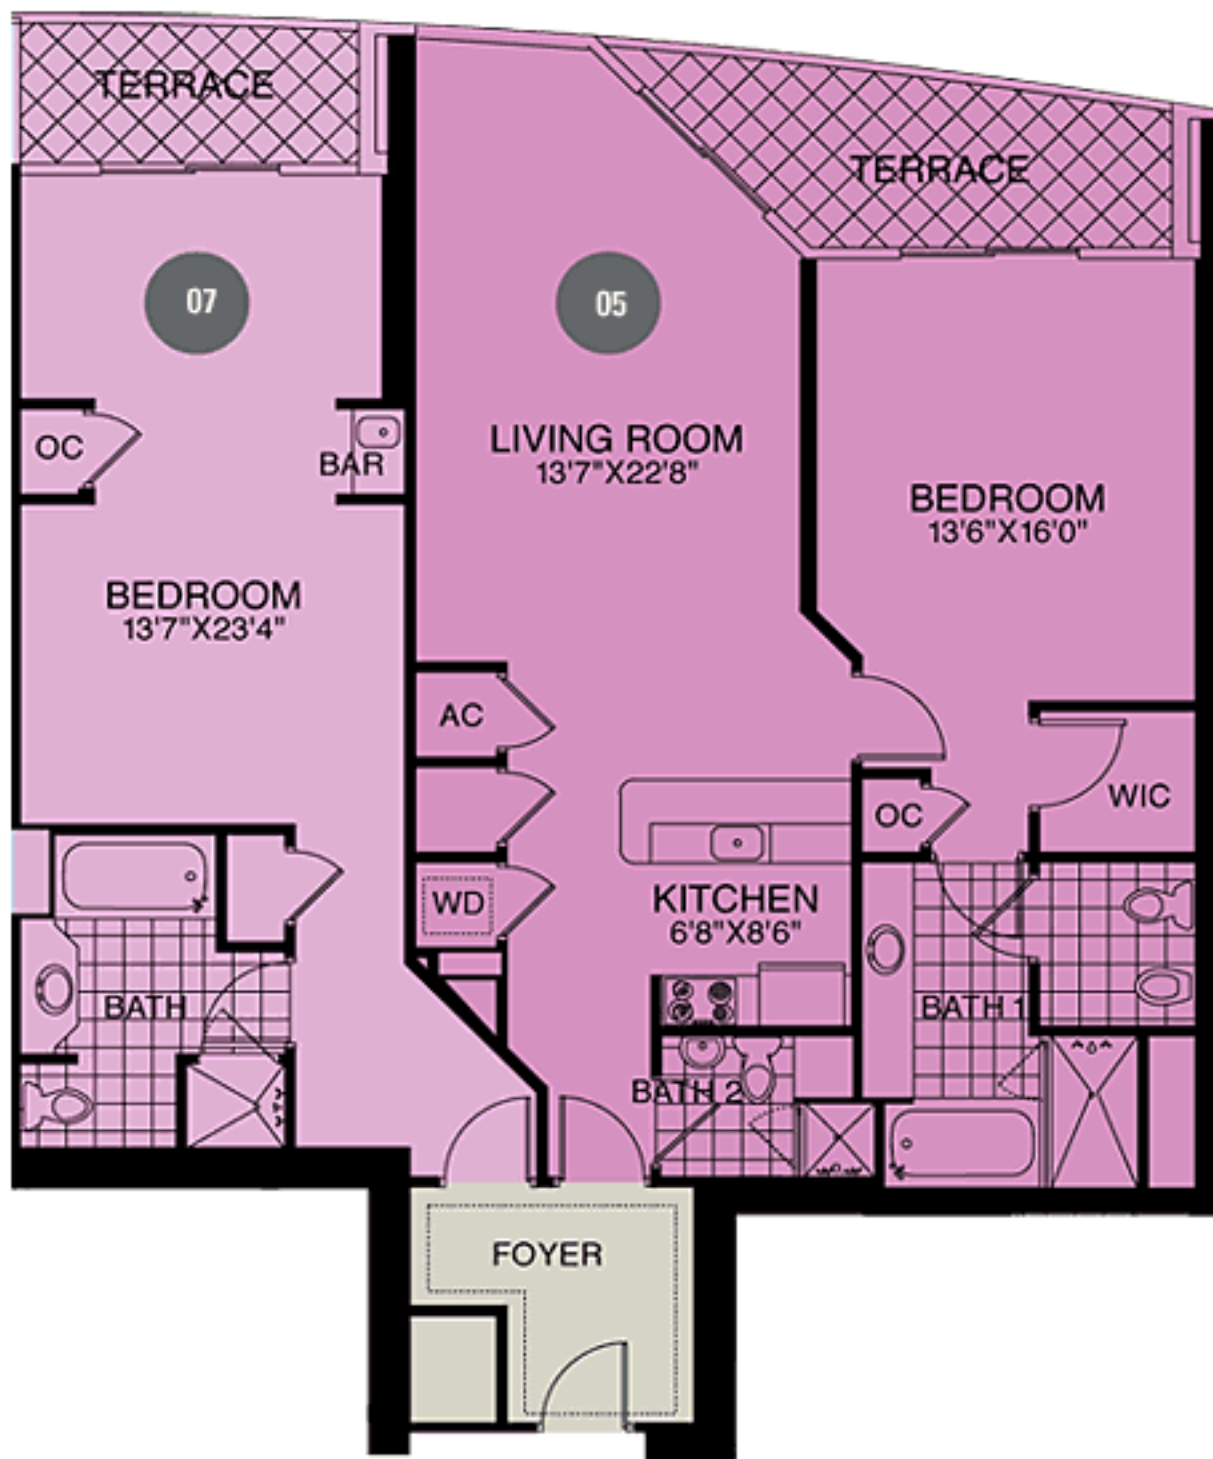

Foyer	79 Sq. Ft.
<b>02</b> Junior Suite	516 Sq. Ft.
<b>04</b> 1 Bedroom Suite	980 Sq. Ft.
2 Bedroom Suite	1,575 Sq. Ft.
Terrace Areas	516 Sq. Ft.
<b>Total Area</b>	<b>1,786 Sq. Ft.</b>

Foyer	73 Sq. Ft.
07 Junior Suite	526 Sq. Ft.
05 1 Bedroom Suite	1,002 Sq. Ft.
2 Bedroom Suite	1,601 Sq. Ft.
Terrace Area	190 Sq. Ft.
<b>Total Area</b>	<b>1,791 Sq. Ft.</b>

Foyer	73 Sq. Ft.
<b>08</b> Junior Suite	526 Sq. Ft.
<b>06</b> 1 Bedroom Suite	1,002 Sq. Ft.
2 Bedroom Suite	1,601 Sq. Ft.
Terrace Area	190 Sq. Ft.
<b>Total Area</b>	<b>1,791 Sq. Ft.</b>

Foyer	73 Sq. Ft.
<b>09</b> Junior Suite	526 Sq. Ft.
<b>11</b> 1 Bedroom Suite	1,002 Sq. Ft.
2 Bedroom Suite	1,601 Sq. Ft.
Terrace Area	190 Sq. Ft.
<b>Total Area</b>	<b>1,791 Sq. Ft.</b>

Foyer	73 Sq. Ft.
<b>10</b> Junior Suite	526 Sq. Ft.
<b>12</b> 1 Bedroom Suite	1,002 Sq. Ft.
2 Bedroom Suite	1,601 Sq. Ft.
Terrace Area	190 Sq. Ft.
<b>Total Area</b>	<b>1,791 Sq. Ft.</b>

Foyer	59 Sq. Ft.
<b>16</b> Junior Suite	491 Sq. Ft.
<b>14</b> 1 Bedroom Suite	1,066 Sq. Ft.
2 Bedroom Suite	1,616 Sq. Ft.
Terrace Area	226 Sq. Ft.
<b>Total Area</b>	<b>1,842 Sq. Ft.</b>

# Fontainebleau II

A CONDOMINIUM-HOTEL BY TURNBERRY

Foyer	59 Sq. Ft.
<b>17</b> Junior Suite	491 Sq. Ft.
<b>15</b> 1 Bedroom Suite	1,066 Sq. Ft.
2 Bedroom Suite	1,616 Sq. Ft.
Terrace Area	226 Sq. Ft.
<hr/>	
Total Area	1,842 Sq. Ft.