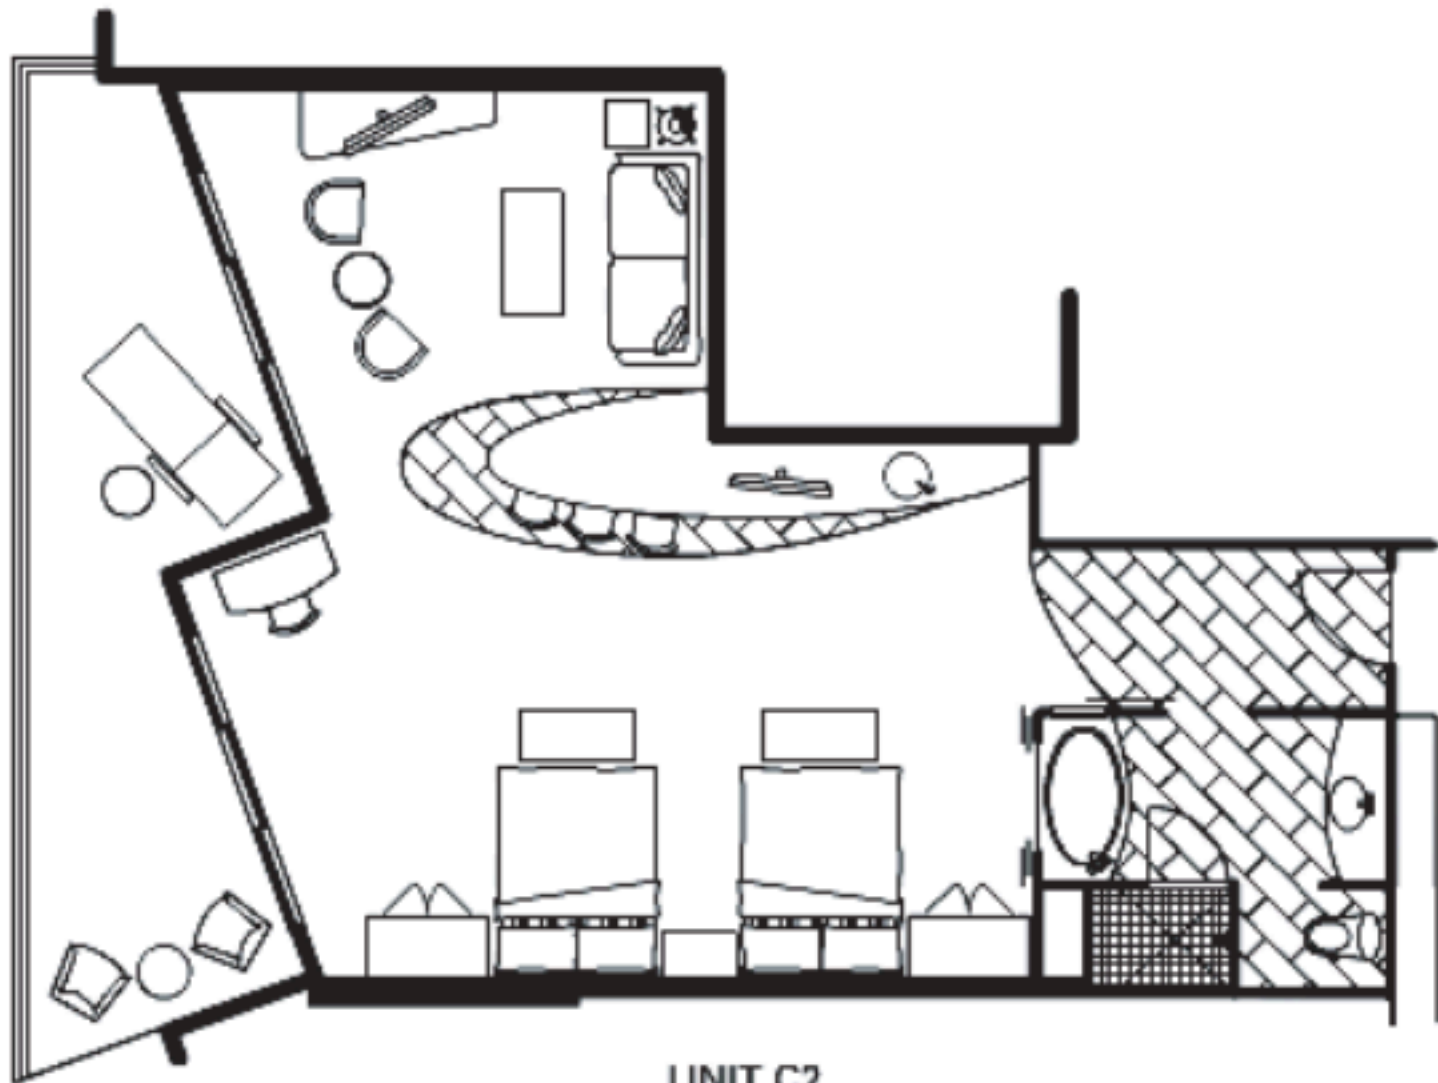

Foyer	73 Sq. Ft.
<b>10</b> Junior Suite	526 Sq. Ft.
<b>12</b> 1 Bedroom Suite	1,002 Sq. Ft.
2 Bedroom Suite	1,601 Sq. Ft.
Terrace Area	190 Sq. Ft.
<b>Total Area</b>	<b>1,791 Sq. Ft.</b>

Foyer	59 Sq. Ft.
<b>16</b> Junior Suite	491 Sq. Ft.
<b>14</b> 1 Bedroom Suite	1,066 Sq. Ft.
2 Bedroom Suite	1,616 Sq. Ft.
Terrace Area	226 Sq. Ft.
<b>Total Area</b>	<b>1,842 Sq. Ft.</b>

# Fontainebleau II

A CONDOMINIUM-HOTEL BY TURNBERRY

Foyer	59 Sq. Ft.
<b>17</b> Junior Suite	491 Sq. Ft.
<b>15</b> 1 Bedroom Suite	1,066 Sq. Ft.
2 Bedroom Suite	1,616 Sq. Ft.
Terrace Area	226 Sq. Ft.
<hr/>	
Total Area	1,842 Sq. Ft.

UNIT D  
STUDIO  
SUITE  
574 SQ. FT.

UNIT E  
STUDIO  
SUITE  
550 SQ. FT.

UNIT F  
STUDIO  
SUITE  
568 SQ. FT.

UNIT C2  
STUDIO  
SUITE  
831 SQ. FT.

UNIT D1  
1 BEDROOM, 1 1/2 BATH  
SUITE  
1011 SQ. FT.