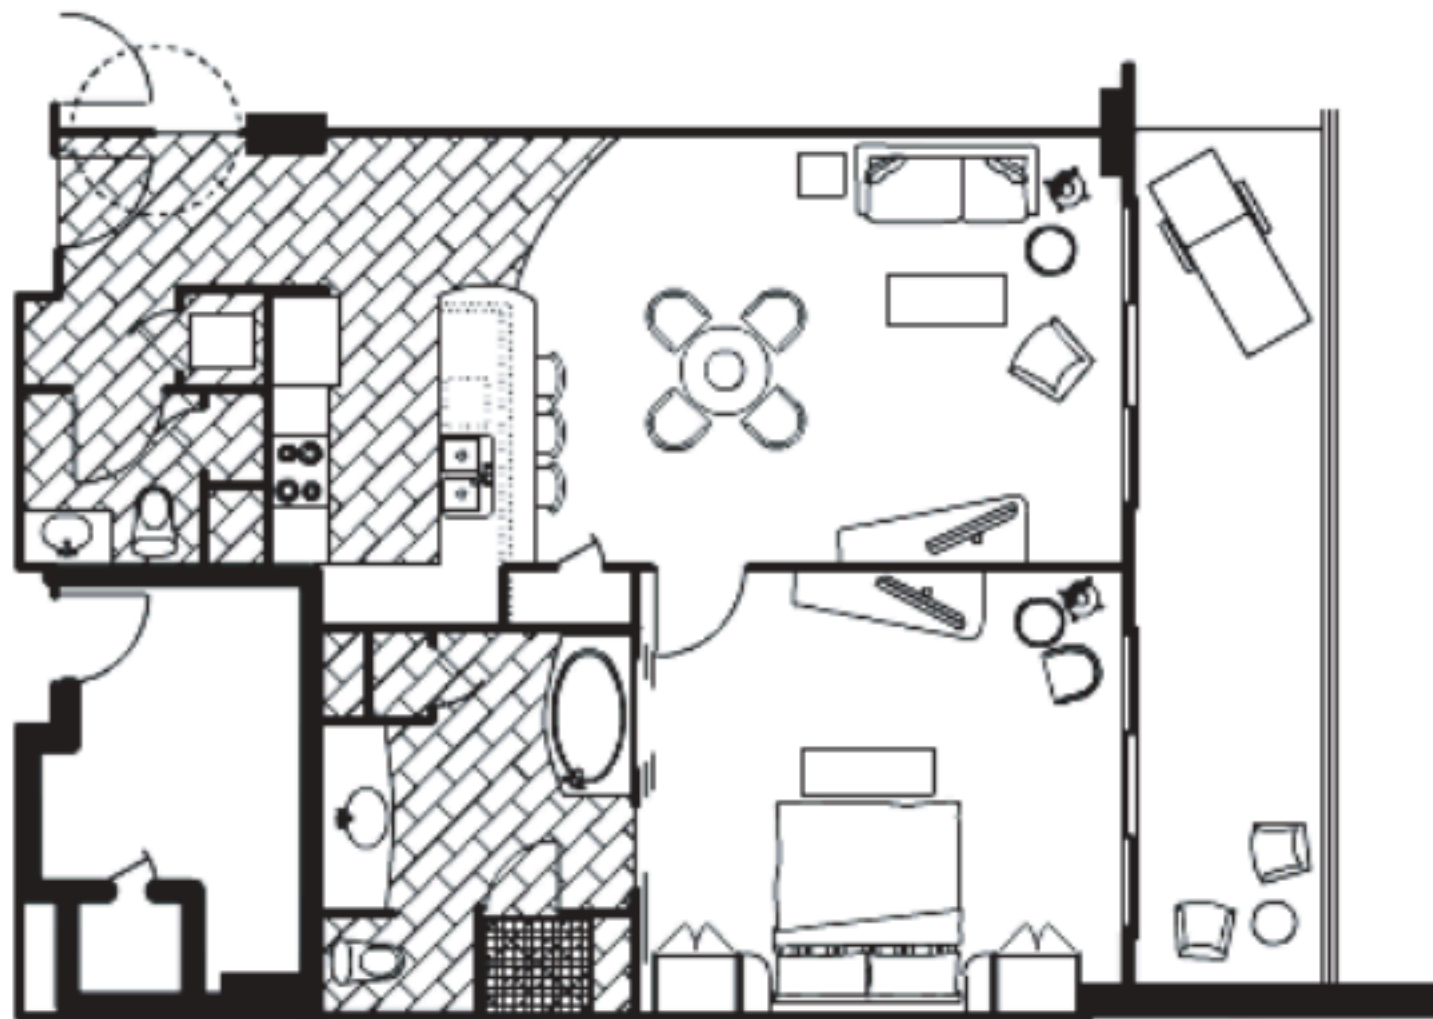

# Fontainebleau II

A CONDOMINIUM-HOTEL BY TURNBERRY

Foyer	59 Sq. Ft.
<b>17</b> Junior Suite	491 Sq. Ft.
<b>15</b> 1 Bedroom Suite	1,066 Sq. Ft.
2 Bedroom Suite	1,616 Sq. Ft.
Terrace Area	226 Sq. Ft.
<hr/>	
Total Area	1,842 Sq. Ft.

UNIT D  
STUDIO  
SUITE  
574 SQ. FT.

UNIT E  
STUDIO  
SUITE  
550 SQ. FT.

UNIT F  
STUDIO  
SUITE  
568 SQ. FT.

UNIT C2  
STUDIO  
SUITE  
831 SQ. FT.

UNIT D1  
1 BEDROOM, 1 1/2 BATH  
SUITE  
1011 SQ. FT.

**UNIT A**  
**1 BEDROOM, 1 1/2 BATH**  
**SUITE**  
**813 SQ. FT.**

**UNIT B**  
**1 BEDROOM, 2 BATH**  
**SUITE**  
**992 SQ. FT.**