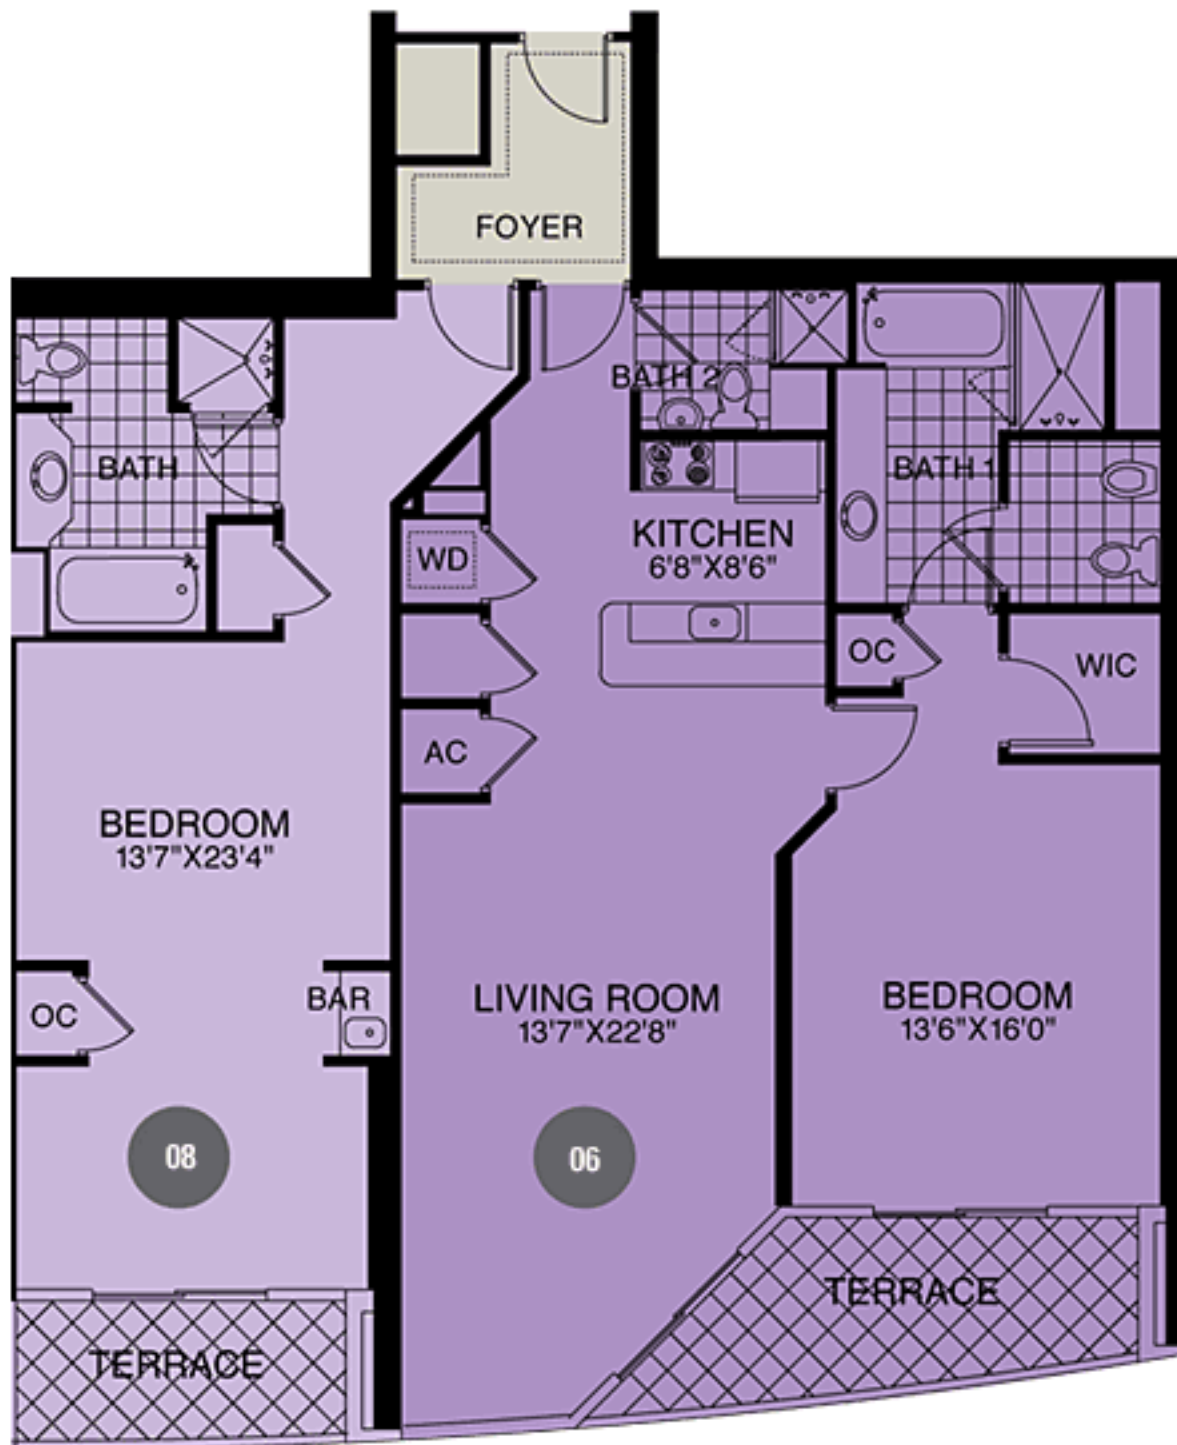

Foyer	79 Sq. Ft.
<b>02</b> Junior Suite	516 Sq. Ft.
<b>04</b> 1 Bedroom Suite	980 Sq. Ft.
2 Bedroom Suite	1,575 Sq. Ft.
Terrace Areas	516 Sq. Ft.
<b>Total Area</b>	<b>1,786 Sq. Ft.</b>

Foyer	73 Sq. Ft.
07 Junior Suite	526 Sq. Ft.
05 1 Bedroom Suite	1,002 Sq. Ft.
2 Bedroom Suite	1,601 Sq. Ft.
Terrace Area	190 Sq. Ft.
<b>Total Area</b>	<b>1,791 Sq. Ft.</b>

Foyer	73 Sq. Ft.
<b>08</b> Junior Suite	526 Sq. Ft.
<b>06</b> 1 Bedroom Suite	1,002 Sq. Ft.
2 Bedroom Suite	1,601 Sq. Ft.
Terrace Area	190 Sq. Ft.
<b>Total Area</b>	<b>1,791 Sq. Ft.</b>

Foyer	73 Sq. Ft.
<b>09</b> Junior Suite	526 Sq. Ft.
<b>11</b> 1 Bedroom Suite	1,002 Sq. Ft.
2 Bedroom Suite	1,601 Sq. Ft.
Terrace Area	190 Sq. Ft.
<b>Total Area</b>	<b>1,791 Sq. Ft.</b>

Foyer	73 Sq. Ft.
<b>10</b> Junior Suite	526 Sq. Ft.
<b>12</b> 1 Bedroom Suite	1,002 Sq. Ft.
2 Bedroom Suite	1,601 Sq. Ft.
Terrace Area	190 Sq. Ft.
<b>Total Area</b>	<b>1,791 Sq. Ft.</b>

Foyer	59 Sq. Ft.
<b>16</b> Junior Suite	491 Sq. Ft.
<b>14</b> 1 Bedroom Suite	1,066 Sq. Ft.
2 Bedroom Suite	1,616 Sq. Ft.
Terrace Area	226 Sq. Ft.
<b>Total Area</b>	<b>1,842 Sq. Ft.</b>

# Fontainebleau II

A CONDOMINIUM-HOTEL BY TURNBERRY

Foyer	59 Sq. Ft.
<b>17</b> Junior Suite	491 Sq. Ft.
<b>15</b> 1 Bedroom Suite	1,066 Sq. Ft.
2 Bedroom Suite	1,616 Sq. Ft.
Terrace Area	226 Sq. Ft.
<hr/>	
Total Area	1,842 Sq. Ft.