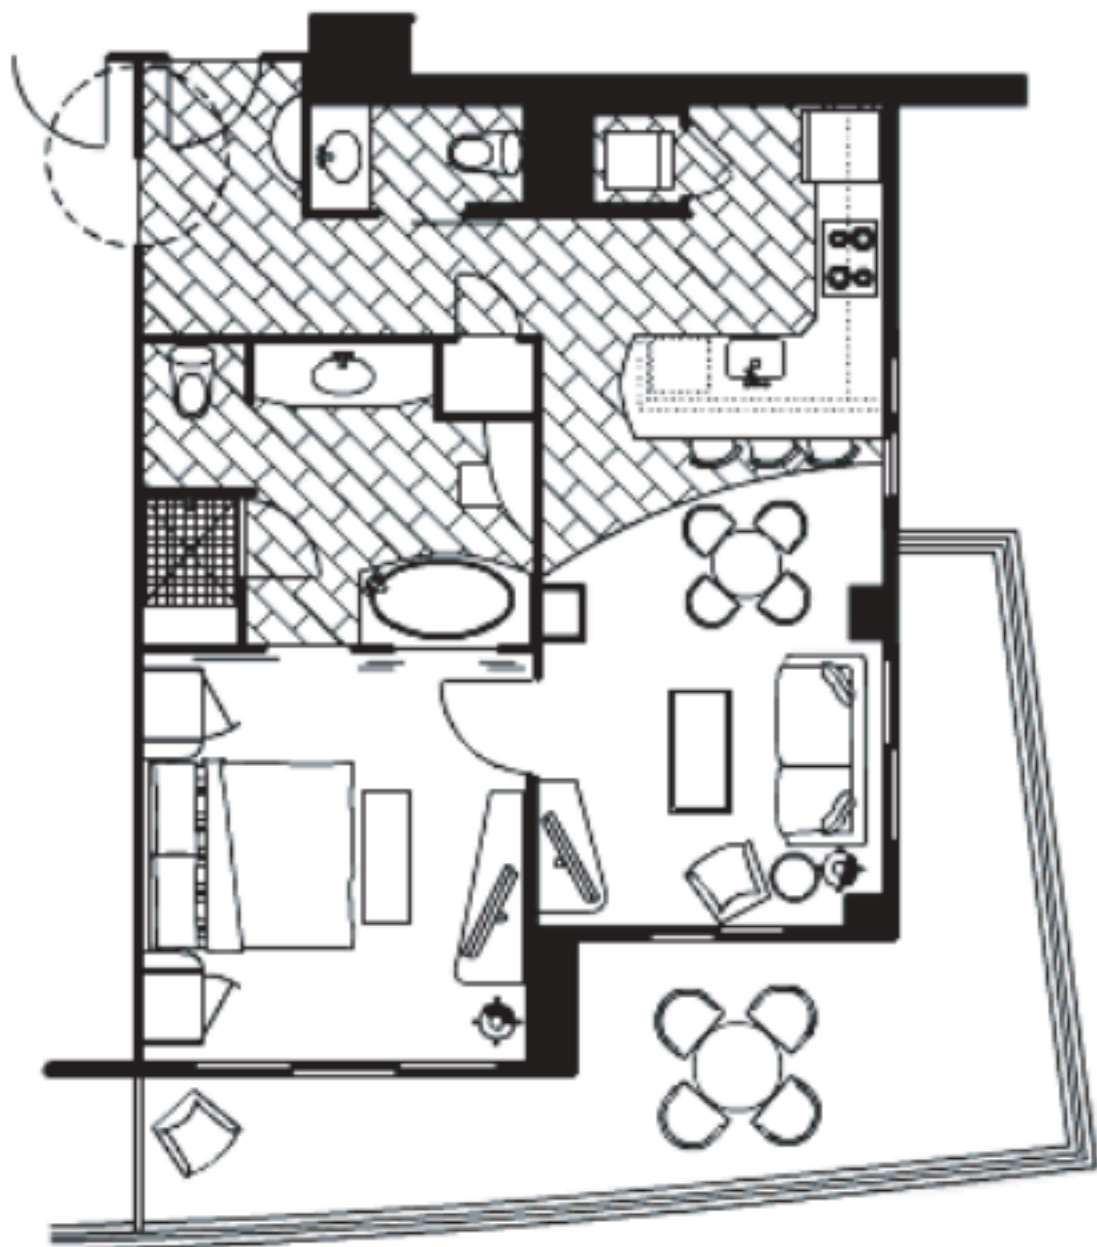

Foyer	79 Sq. Ft.
<b>02</b> Junior Suite	516 Sq. Ft.
<b>04</b> 1 Bedroom Suite	980 Sq. Ft.
2 Bedroom Suite	1,575 Sq. Ft.
Terrace Areas	516 Sq. Ft.
<b>Total Area</b>	<b>1,786 Sq. Ft.</b>

Foyer	73 Sq. Ft.
07 Junior Suite	526 Sq. Ft.
05 1 Bedroom Suite	1,002 Sq. Ft.
2 Bedroom Suite	1,601 Sq. Ft.
Terrace Area	190 Sq. Ft.
<b>Total Area</b>	<b>1,791 Sq. Ft.</b>

# Fontainebleau II

A CONDOMINIUM-HOTEL BY TURNBERRY

Foyer	59 Sq. Ft.
<b>17</b> Junior Suite	491 Sq. Ft.
<b>15</b> 1 Bedroom Suite	1,066 Sq. Ft.
2 Bedroom Suite	1,616 Sq. Ft.
Terrace Area	226 Sq. Ft.
<hr/>	
Total Area	1,842 Sq. Ft.

UNIT D  
STUDIO  
SUITE  
574 SQ. FT.

UNIT E  
STUDIO  
SUITE  
550 SQ. FT.

UNIT F  
STUDIO  
SUITE  
568 SQ. FT.

UNIT C2  
STUDIO  
SUITE  
831 SQ. FT.

UNIT D1  
1 BEDROOM, 1 1/2 BATH  
SUITE  
1011 SQ. FT.

**UNIT A**  
**1 BEDROOM, 1 1/2 BATH**  
**SUITE**  
**813 SQ. FT.**

**UNIT B**  
**1 BEDROOM, 2 BATH**  
**SUITE**  
**992 SQ. FT.**