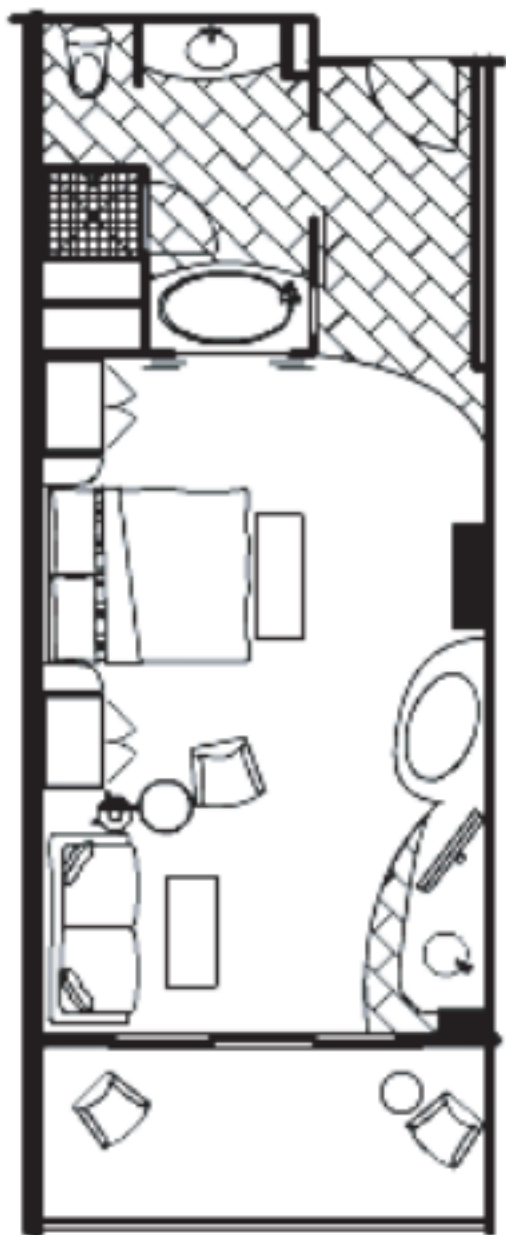

Foyer	79 Sq. Ft.
<b>02</b> Junior Suite	516 Sq. Ft.
<b>04</b> 1 Bedroom Suite	980 Sq. Ft.
2 Bedroom Suite	1,575 Sq. Ft.
Terrace Areas	516 Sq. Ft.
<b>Total Area</b>	<b>1,786 Sq. Ft.</b>

Foyer	73 Sq. Ft.
07 Junior Suite	526 Sq. Ft.
05 1 Bedroom Suite	1,002 Sq. Ft.
2 Bedroom Suite	1,601 Sq. Ft.
Terrace Area	190 Sq. Ft.
<b>Total Area</b>	<b>1,791 Sq. Ft.</b>

Foyer	73 Sq. Ft.
<b>10</b> Junior Suite	526 Sq. Ft.
<b>12</b> 1 Bedroom Suite	1,002 Sq. Ft.
2 Bedroom Suite	1,601 Sq. Ft.
Terrace Area	190 Sq. Ft.
<b>Total Area</b>	<b>1,791 Sq. Ft.</b>

Foyer	59 Sq. Ft.
<b>16</b> Junior Suite	491 Sq. Ft.
<b>14</b> 1 Bedroom Suite	1,066 Sq. Ft.
2 Bedroom Suite	1,616 Sq. Ft.
Terrace Area	226 Sq. Ft.
<b>Total Area</b>	<b>1,842 Sq. Ft.</b>

# Fontainebleau II

A CONDOMINIUM-HOTEL BY TURNBERRY

Foyer	59 Sq. Ft.
<b>17</b> Junior Suite	491 Sq. Ft.
<b>15</b> 1 Bedroom Suite	1,066 Sq. Ft.
2 Bedroom Suite	1,616 Sq. Ft.
Terrace Area	226 Sq. Ft.
<hr/>	
Total Area	1,842 Sq. Ft.

UNIT D  
STUDIO  
SUITE  
574 SQ. FT.

UNIT E  
STUDIO  
SUITE  
550 SQ. FT.

UNIT F  
STUDIO  
SUITE  
568 SQ. FT.

UNIT C2  
STUDIO  
SUITE  
831 SQ. FT.

UNIT D1  
1 BEDROOM, 1 1/2 BATH  
SUITE  
1011 SQ. FT.