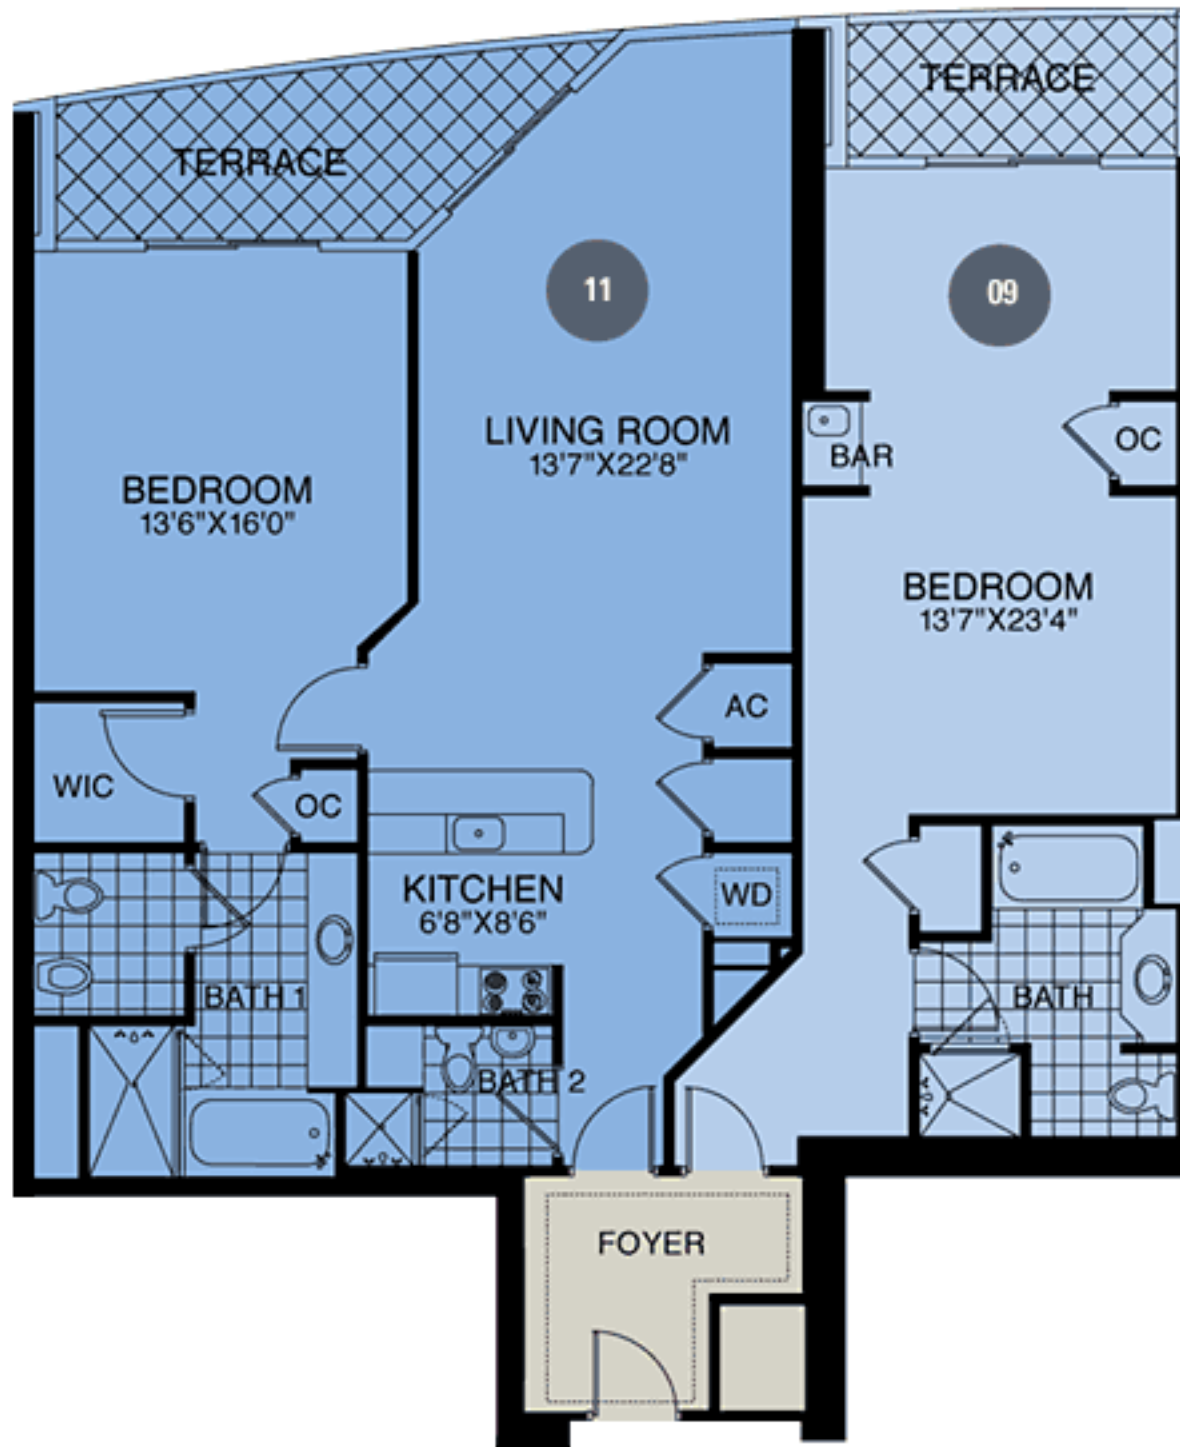

Foyer	79 Sq. Ft.
<b>02</b> Junior Suite	516 Sq. Ft.
<b>04</b> 1 Bedroom Suite	980 Sq. Ft.
2 Bedroom Suite	1,575 Sq. Ft.
Terrace Areas	516 Sq. Ft.
<b>Total Area</b>	<b>1,786 Sq. Ft.</b>

Foyer	73 Sq. Ft.
07 Junior Suite	526 Sq. Ft.
05 1 Bedroom Suite	1,002 Sq. Ft.
2 Bedroom Suite	1,601 Sq. Ft.
Terrace Area	190 Sq. Ft.
<b>Total Area</b>	<b>1,791 Sq. Ft.</b>

Foyer	73 Sq. Ft.
<b>08</b> Junior Suite	526 Sq. Ft.
<b>06</b> 1 Bedroom Suite	1,002 Sq. Ft.
2 Bedroom Suite	1,601 Sq. Ft.
Terrace Area	190 Sq. Ft.
<b>Total Area</b>	<b>1,791 Sq. Ft.</b>

Foyer	73 Sq. Ft.
<b>09</b> Junior Suite	526 Sq. Ft.
<b>11</b> 1 Bedroom Suite	1,002 Sq. Ft.
2 Bedroom Suite	1,601 Sq. Ft.
Terrace Area	190 Sq. Ft.
<b>Total Area</b>	<b>1,791 Sq. Ft.</b>

Foyer	73 Sq. Ft.
<b>10</b> Junior Suite	526 Sq. Ft.
<b>12</b> 1 Bedroom Suite	1,002 Sq. Ft.
2 Bedroom Suite	1,601 Sq. Ft.
Terrace Area	190 Sq. Ft.
<b>Total Area</b>	<b>1,791 Sq. Ft.</b>

Foyer	59 Sq. Ft.
<b>16</b> Junior Suite	491 Sq. Ft.
<b>14</b> 1 Bedroom Suite	1,066 Sq. Ft.
2 Bedroom Suite	1,616 Sq. Ft.
Terrace Area	226 Sq. Ft.
<b>Total Area</b>	<b>1,842 Sq. Ft.</b>

# Fontainebleau II

A CONDOMINIUM-HOTEL BY TURNBERRY

Foyer	59 Sq. Ft.
<b>17</b> Junior Suite	491 Sq. Ft.
<b>15</b> 1 Bedroom Suite	1,066 Sq. Ft.
2 Bedroom Suite	1,616 Sq. Ft.
Terrace Area	226 Sq. Ft.
<hr/>	
Total Area	1,842 Sq. Ft.