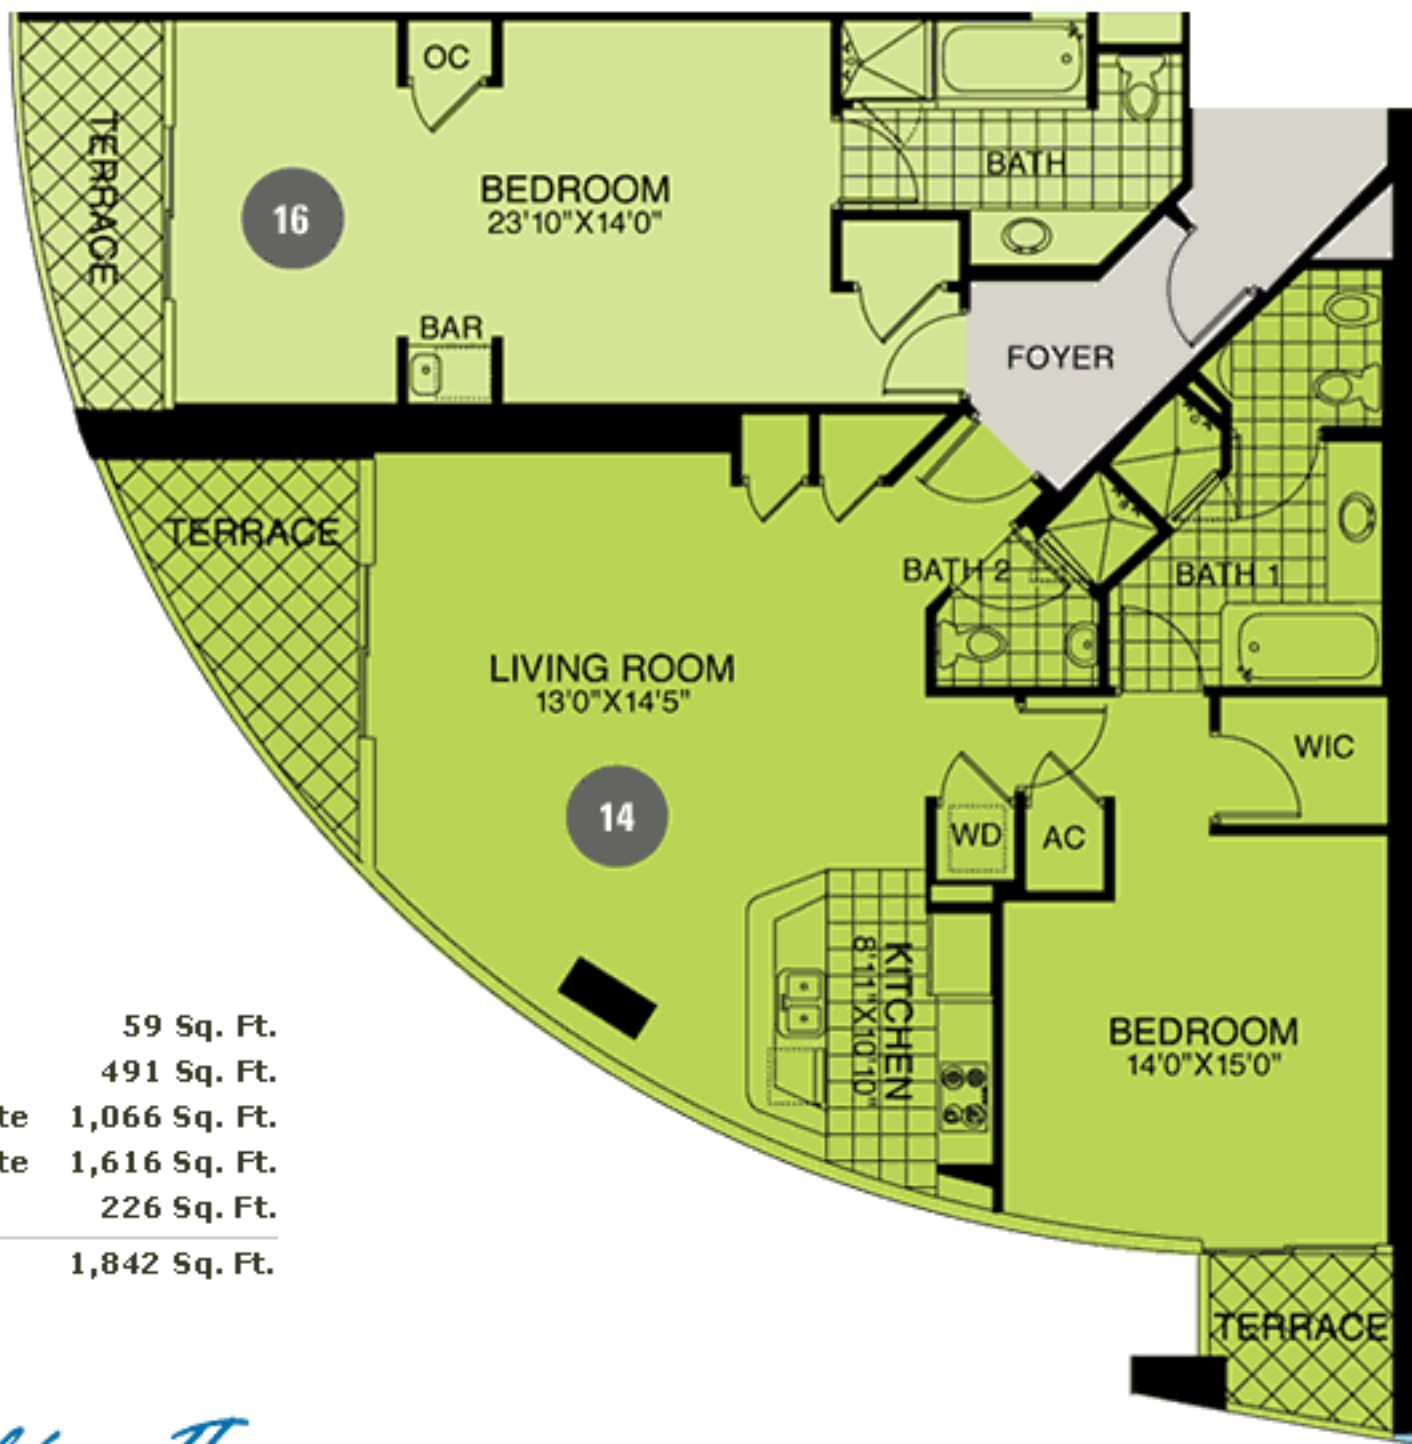

Foyer	79 Sq. Ft.
<b>02</b> Junior Suite	516 Sq. Ft.
<b>04</b> 1 Bedroom Suite	980 Sq. Ft.
2 Bedroom Suite	1,575 Sq. Ft.
Terrace Areas	516 Sq. Ft.
<b>Total Area</b>	<b>1,786 Sq. Ft.</b>

Foyer	73 Sq. Ft.
07 Junior Suite	526 Sq. Ft.
05 1 Bedroom Suite	1,002 Sq. Ft.
2 Bedroom Suite	1,601 Sq. Ft.
Terrace Area	190 Sq. Ft.
<b>Total Area</b>	<b>1,791 Sq. Ft.</b>

Foyer	73 Sq. Ft.
<b>08</b> Junior Suite	526 Sq. Ft.
<b>06</b> 1 Bedroom Suite	1,002 Sq. Ft.
2 Bedroom Suite	1,601 Sq. Ft.
Terrace Area	190 Sq. Ft.
<b>Total Area</b>	<b>1,791 Sq. Ft.</b>

Foyer	73 Sq. Ft.
<b>09</b> Junior Suite	526 Sq. Ft.
<b>11</b> 1 Bedroom Suite	1,002 Sq. Ft.
2 Bedroom Suite	1,601 Sq. Ft.
Terrace Area	190 Sq. Ft.
<b>Total Area</b>	<b>1,791 Sq. Ft.</b>

Foyer	73 Sq. Ft.
<b>10</b> Junior Suite	526 Sq. Ft.
<b>12</b> 1 Bedroom Suite	1,002 Sq. Ft.
2 Bedroom Suite	1,601 Sq. Ft.
Terrace Area	190 Sq. Ft.
<b>Total Area</b>	<b>1,791 Sq. Ft.</b>

Foyer	59 Sq. Ft.
<b>16</b> Junior Suite	491 Sq. Ft.
<b>14</b> 1 Bedroom Suite	1,066 Sq. Ft.
2 Bedroom Suite	1,616 Sq. Ft.
Terrace Area	226 Sq. Ft.
<b>Total Area</b>	<b>1,842 Sq. Ft.</b>

# Fontainebleau II

A CONDOMINIUM-HOTEL BY TURNBERRY

Foyer	59 Sq. Ft.
<b>17</b> Junior Suite	491 Sq. Ft.
<b>15</b> 1 Bedroom Suite	1,066 Sq. Ft.
2 Bedroom Suite	1,616 Sq. Ft.
Terrace Area	226 Sq. Ft.
<hr/>	
Total Area	1,842 Sq. Ft.