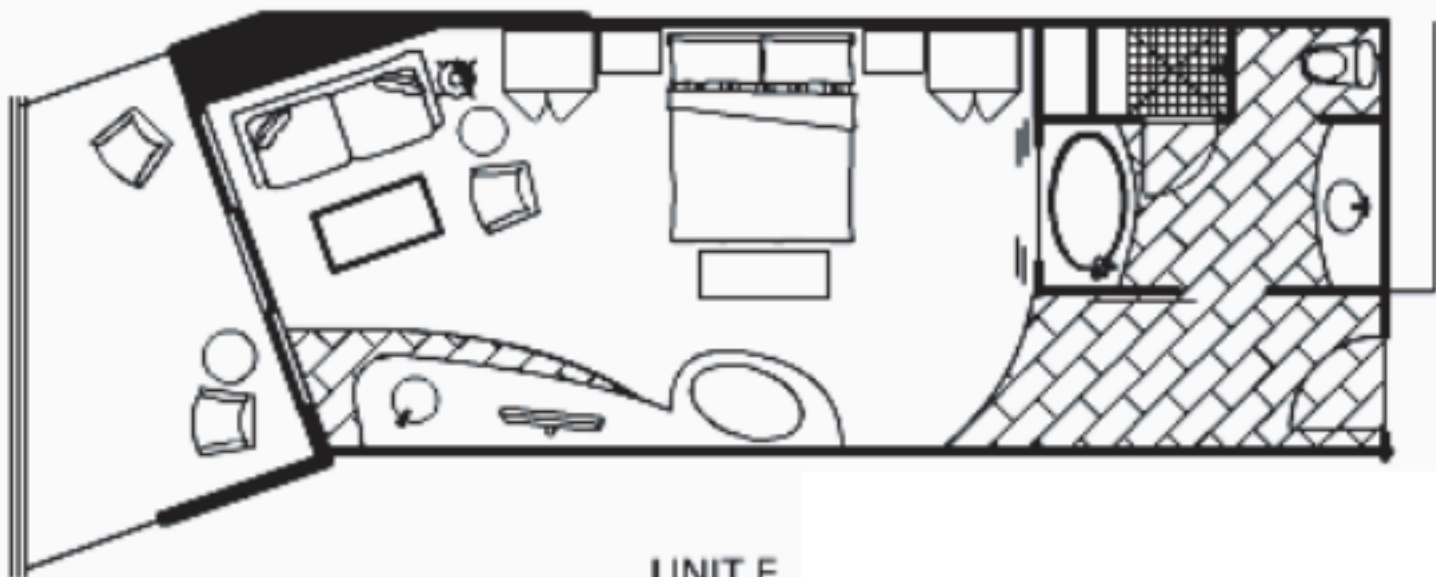

UNIT E
STUDIO
SUITE
550 SQ. FT.

UNIT F
STUDIO
SUITE
568 SQ. FT.