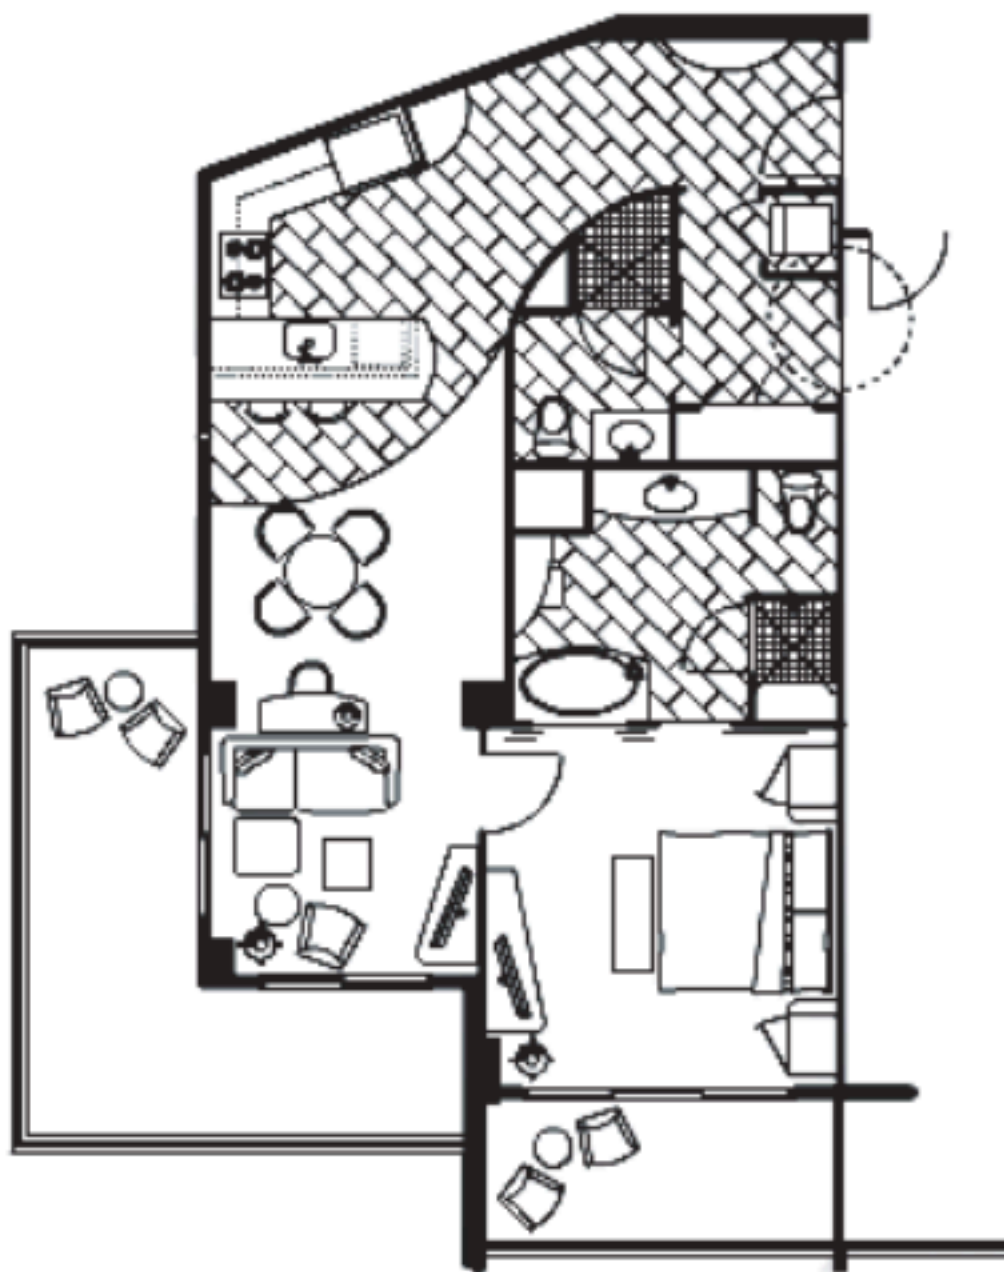

Foyer	79 Sq. Ft.
<b>02</b> Junior Suite	516 Sq. Ft.
<b>04</b> 1 Bedroom Suite	980 Sq. Ft.
2 Bedroom Suite	1,575 Sq. Ft.
Terrace Areas	516 Sq. Ft.
<b>Total Area</b>	<b>1,786 Sq. Ft.</b>

Foyer	73 Sq. Ft.
07 Junior Suite	526 Sq. Ft.
05 1 Bedroom Suite	1,002 Sq. Ft.
2 Bedroom Suite	1,601 Sq. Ft.
Terrace Area	190 Sq. Ft.
<b>Total Area</b>	<b>1,791 Sq. Ft.</b>

# Fontainebleau II

A CONDOMINIUM-HOTEL BY TURNBERRY

Foyer	59 Sq. Ft.
<b>17</b> Junior Suite	491 Sq. Ft.
<b>15</b> 1 Bedroom Suite	1,066 Sq. Ft.
2 Bedroom Suite	1,616 Sq. Ft.
Terrace Area	226 Sq. Ft.
<hr/>	
Total Area	1,842 Sq. Ft.

UNIT D  
STUDIO  
SUITE  
574 SQ. FT.

UNIT E  
STUDIO  
SUITE  
550 SQ. FT.

UNIT F  
STUDIO  
SUITE  
568 SQ. FT.

UNIT C2  
STUDIO  
SUITE  
831 SQ. FT.

UNIT D1  
1 BEDROOM, 1 1/2 BATH  
SUITE  
1011 SQ. FT.

**UNIT A**  
**1 BEDROOM, 1 1/2 BATH**  
**SUITE**  
**813 SQ. FT.**

**UNIT B**  
**1 BEDROOM, 2 BATH**  
**SUITE**  
**992 SQ. FT.**